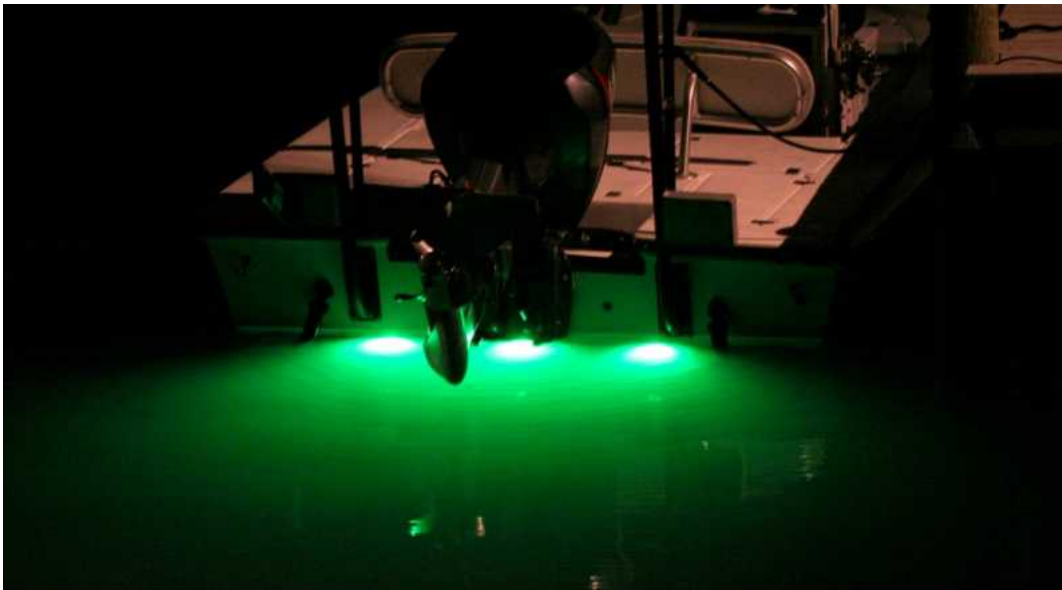

High Intensity LED Flood Light

For outdoor landscape / home

For waterfall / water fountain

High Intensity LED Flood Light

Warm white floods under the capping of the firepit and seat wall

Mounted on boats for night fishing

High Intensity LED Flood Light

Three green flood lights sitting on the boat lift

*Mounted on rear of boats underwater
(fully waterproof IP67)*

High Intensity LED Flood Light

For bars / restaurants (architectural purpose)