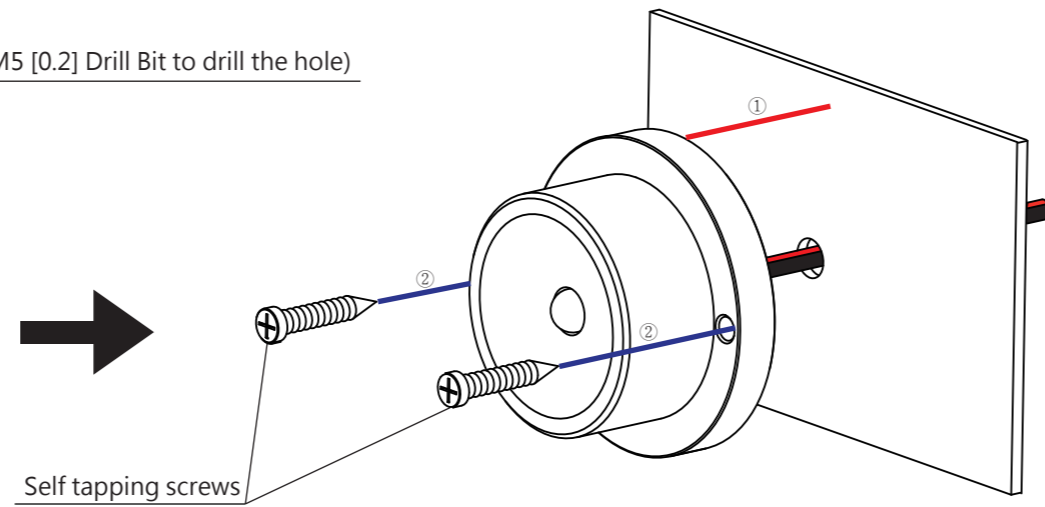

TOP VIEW

FRONT VIEW

All dimensions in millimeters [Inches]

Aluminum Housing
Good heat dissipation ability

ISOMETRIC VIEW

20 AWG Red/Black PVC insulated wire

Technical Information (Per module):			
Operating Voltage: AC/DC 12-24V			
Maximum Power Consumption 1W at 12V: 90 mA (1.1W)		PRODUCT NAME:	
1W at 24V: 50 mA (1.2W)		High Intensity LED Flood	
Maximum Power Consumption 3W at 12V: 180 mA (2.2W)		VERSION:	
3W at 24V: 90 mA (2.2W)			
Heat Dissipation: Below 45 °C / 113 °F		PRODUCT NUMBER:	REVISION:
Net Weight: 47.5g		191	C
		PAGE:	
			1 of 2

INSTALLATION METHOD 1

INSTALLATION METHOD 2

All dimensions in millimeters [Inches]

PRODUCT NAME:
High Intensity LED Flood

VERSION:

PRODUCT NUMBER:
191

REVISION:
C

PAGE:
2 of 2