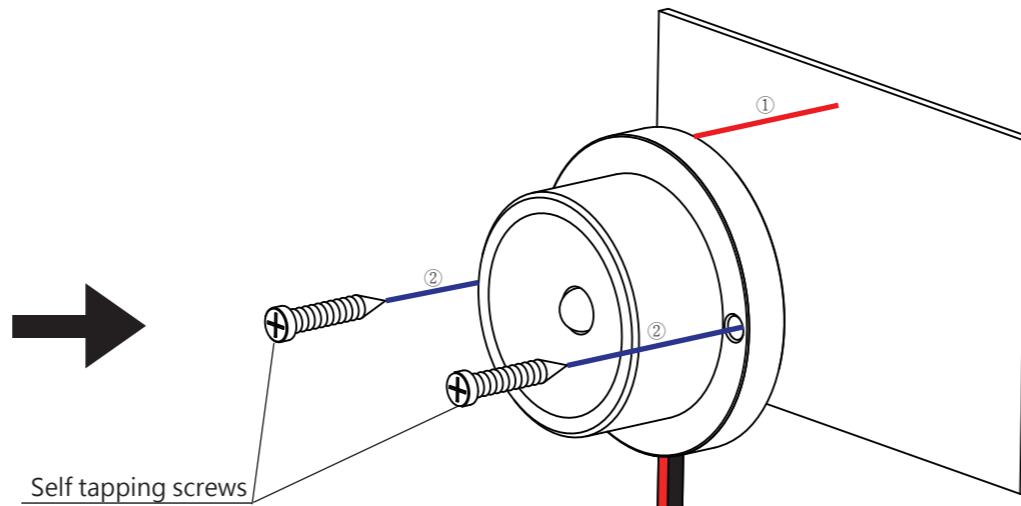

TOP VIEW

FRONT VIEW

All dimensions in millimeters [Inches]

Aluminum Housing
Good heat dissipation ability

ISOMETRIC VIEW

20 AWG Red/Black PVC insulated wire

Technical Information (Per module):			
Operating Voltage: AC/DC 12-24V			
Maximum Power Consumption 1W at 12V: 90 mA (1.1W)		PRODUCT NAME:	
1W at 24V: 50 mA (1.2W)		High Intensity LED Flood	
Maximum Power Consumption 3W at 12V: 180 mA (2.2W)		VERSION:	
3W at 24V: 90 mA (2.2W)			
Heat Dissipation: Below 45 °C / 113 °F		PRODUCT NUMBER:	REVISION:
Net Weight: 47.5g		191	C
		PAGE:	
			1 of 2

INSTALLATION METHOD 1

INSTALLATION METHOD 2

All dimensions in millimeters [Inches]

PRODUCT NAME:
High Intensity LED Flood

VERSION:

PRODUCT NUMBER:
191

REVISION:
C

PAGE:
2 of 2