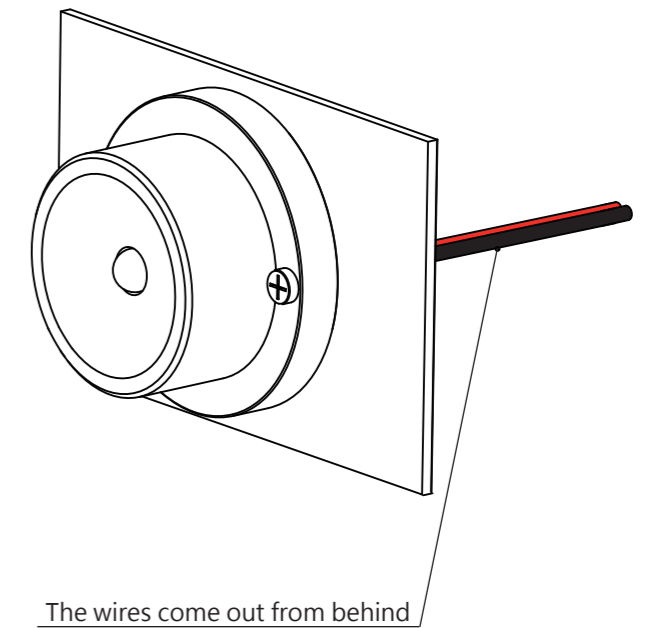

TOP VIEW

FRONT VIEW

All dimensions in millimeters [Inches]

Aluminum Housing
Good heat dissipation ability

ISOMETRIC VIEW

20 AWG Red/Black PVC insulated wire

Technical Information (Per module):			
Operating Voltage: AC/DC 12-24V			
Maximum Power Consumption 1W at 12V: 90 mA (1.1W)		PRODUCT NAME:	
1W at 24V: 50 mA (1.2W)		High Intensity LED Flood	
Maximum Power Consumption 3W at 12V: 180 mA (2.2W)		VERSION:	
3W at 24V: 90 mA (2.2W)			
Heat Dissipation: Below 45 °C / 113 °F		PRODUCT NUMBER:	REVISION:
Net Weight: 47.5g		191	C
		PAGE:	
			1 of 2

INSTALLATION METHOD 1

INSTALLATION METHOD 2

All dimensions in millimeters [Inches]

PRODUCT NAME:
High Intensity LED Flood

VERSION:

PRODUCT NUMBER:
191

REVISION:
C

PAGE:
2 of 2