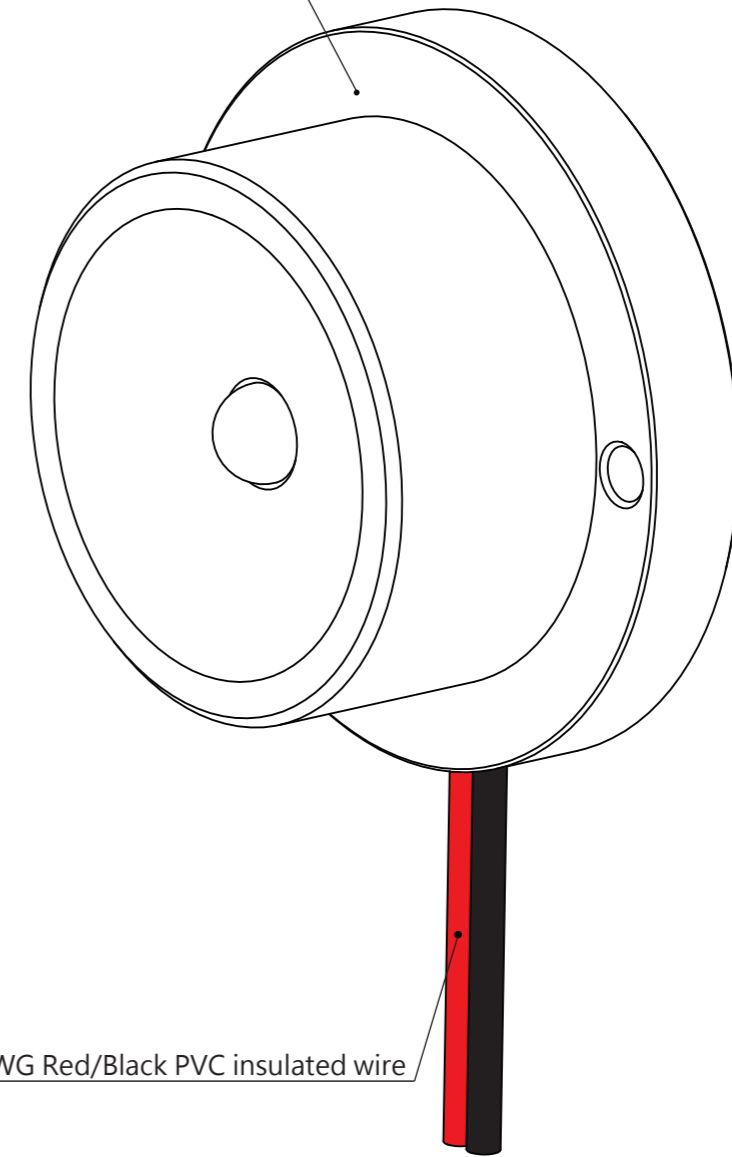

TOP VIEW

FRONT VIEW

All dimensions in millimeters [Inches]

Aluminum Housing
Good heat dissipation ability

ISOMETRIC VIEW

20 AWG Red/Black PVC insulated wire

Technical Information (Per module):			
Operating Voltage: AC/DC 12-24V			
Maximum Power Consumption 1W at 12V: 90 mA (1.1W)		PRODUCT NAME:	
1W at 24V: 50 mA (1.2W)		High Intensity LED Flood	
Maximum Power Consumption 3W at 12V: 180 mA (2.2W)		VERSION:	
3W at 24V: 90 mA (2.2W)			
Heat Dissipation: Below 45 °C / 113 °F		PRODUCT NUMBER:	REVISION:
Net Weight: 47.5g		191	C
		PAGE:	
			1 of 2

INSTALLATION METHOD 1

INSTALLATION METHOD 2

All dimensions in millimeters [Inches]

PRODUCT NAME:
High Intensity LED Flood

VERSION:

PRODUCT NUMBER:
191

REVISION:
C

PAGE:
2 of 2