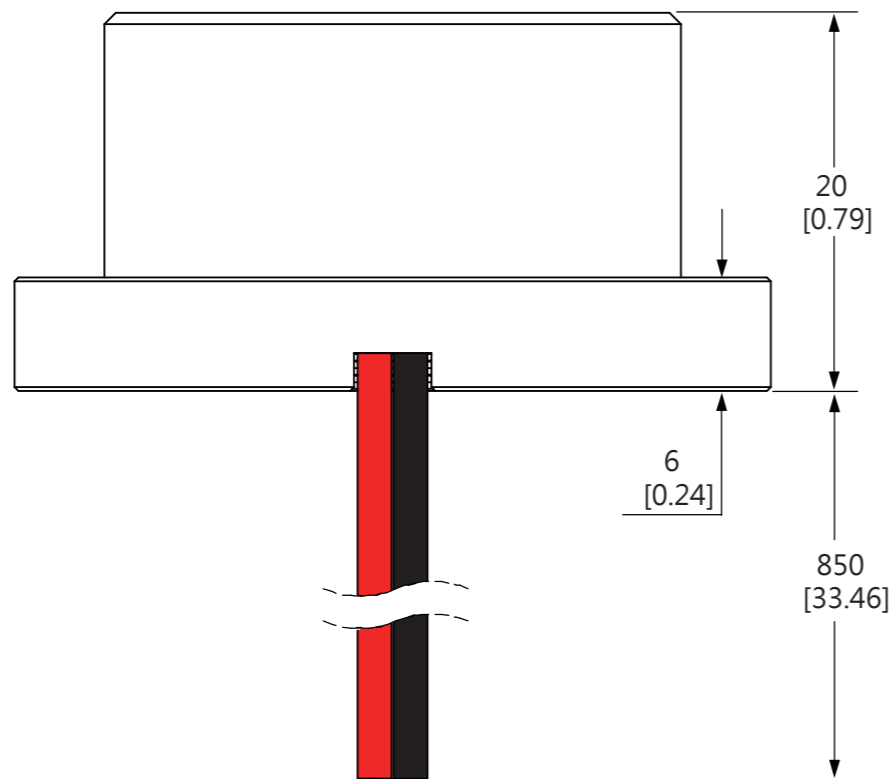

TOP VIEW

FRONT VIEW

All dimensions in millimeters [Inches]

Aluminum Housing
Good heat dissipation ability

ISOMETRIC VIEW

20 AWG Red/Black PVC insulated wire

Technical Information (Per module):			
Operating Voltage: AC/DC 12-24V			
Maximum Power Consumption 1W at 12V: 90 mA (1.1W)		PRODUCT NAME:	
1W at 24V: 50 mA (1.2W)		High Intensity LED Flood	
Maximum Power Consumption 3W at 12V: 180 mA (2.2W)		VERSION:	
3W at 24V: 90 mA (2.2W)			
Heat Dissipation: Below 45 °C / 113 °F		PRODUCT NUMBER:	REVISION:
Net Weight: 47.5g		191	C
		PAGE:	
			1 of 2

INSTALLATION METHOD 1

INSTALLATION METHOD 2

All dimensions in millimeters [Inches]

PRODUCT NAME:
High Intensity LED Flood

VERSION:

PRODUCT NUMBER:
191

REVISION:
C

PAGE:
2 of 2