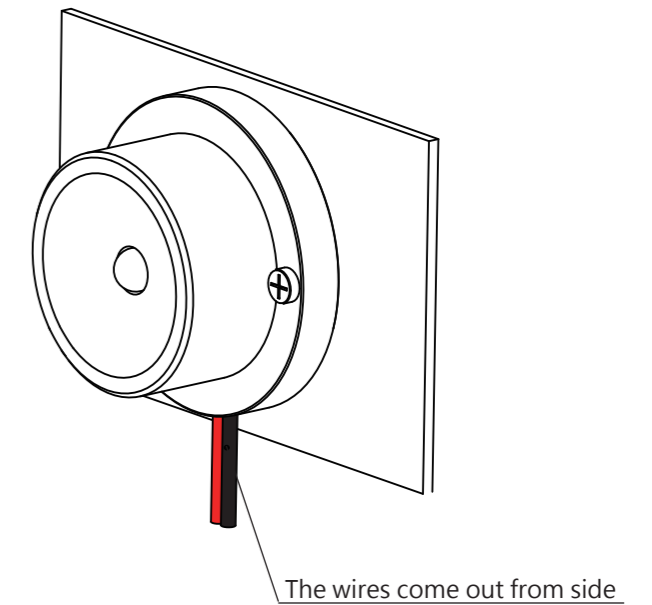

TOP VIEW

FRONT VIEW

All dimensions in millimeters [Inches]

Aluminum Housing
Good heat dissipation ability

ISOMETRIC VIEW

20 AWG Red/Black PVC insulated wire

Technical Information (Per module):			
Operating Voltage: AC/DC 12-24V			
Maximum Power Consumption 1W at 12V: 90 mA (1.1W)		PRODUCT NAME:	
1W at 24V: 50 mA (1.2W)		High Intensity LED Flood	
Maximum Power Consumption 3W at 12V: 180 mA (2.2W)		VERSION:	
3W at 24V: 90 mA (2.2W)			
Heat Dissipation: Below 45 °C / 113 °F		PRODUCT NUMBER:	REVISION:
Net Weight: 47.5g		191	C
		PAGE:	
			1 of 2

INSTALLATION METHOD 1

INSTALLATION METHOD 2

All dimensions in millimeters [Inches]

PRODUCT NAME:
High Intensity LED Flood

VERSION:

PRODUCT NUMBER:
191

REVISION:
C

PAGE:
2 of 2