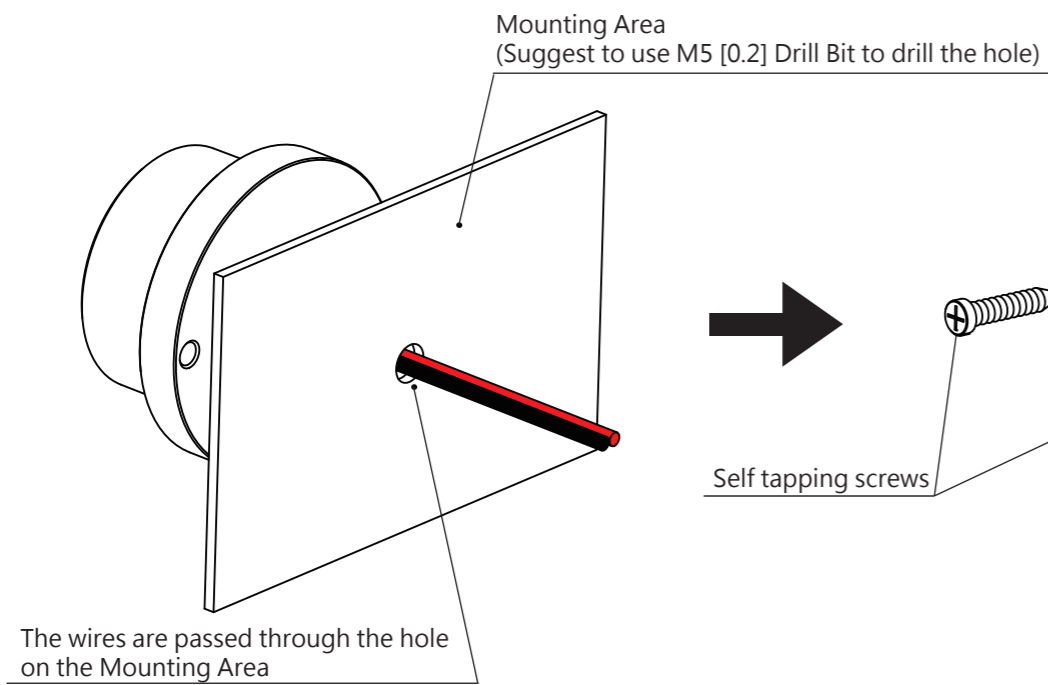

TOP VIEW

FRONT VIEW

All dimensions in millimeters [Inches]

Aluminum Housing
Good heat dissipation ability

ISOMETRIC VIEW

20 AWG Red/Black PVC insulated wire

Technical Information (Per module):			
Operating Voltage: AC/DC 12-24V			
Maximum Power Consumption 1W at 12V: 90 mA (1.1W)		PRODUCT NAME:	
1W at 24V: 50 mA (1.2W)		High Intensity LED Flood	
Maximum Power Consumption 3W at 12V: 180 mA (2.2W)		VERSION:	
3W at 24V: 90 mA (2.2W)			
Heat Dissipation: Below 45 °C / 113 °F		PRODUCT NUMBER:	REVISION:
Net Weight: 47.5g		191	C
		PAGE:	
			1 of 2

INSTALLATION METHOD 1

INSTALLATION METHOD 2

All dimensions in millimeters [Inches]

PRODUCT NAME:
High Intensity LED Flood

VERSION:

PRODUCT NUMBER:
191

REVISION:
C

PAGE:
2 of 2