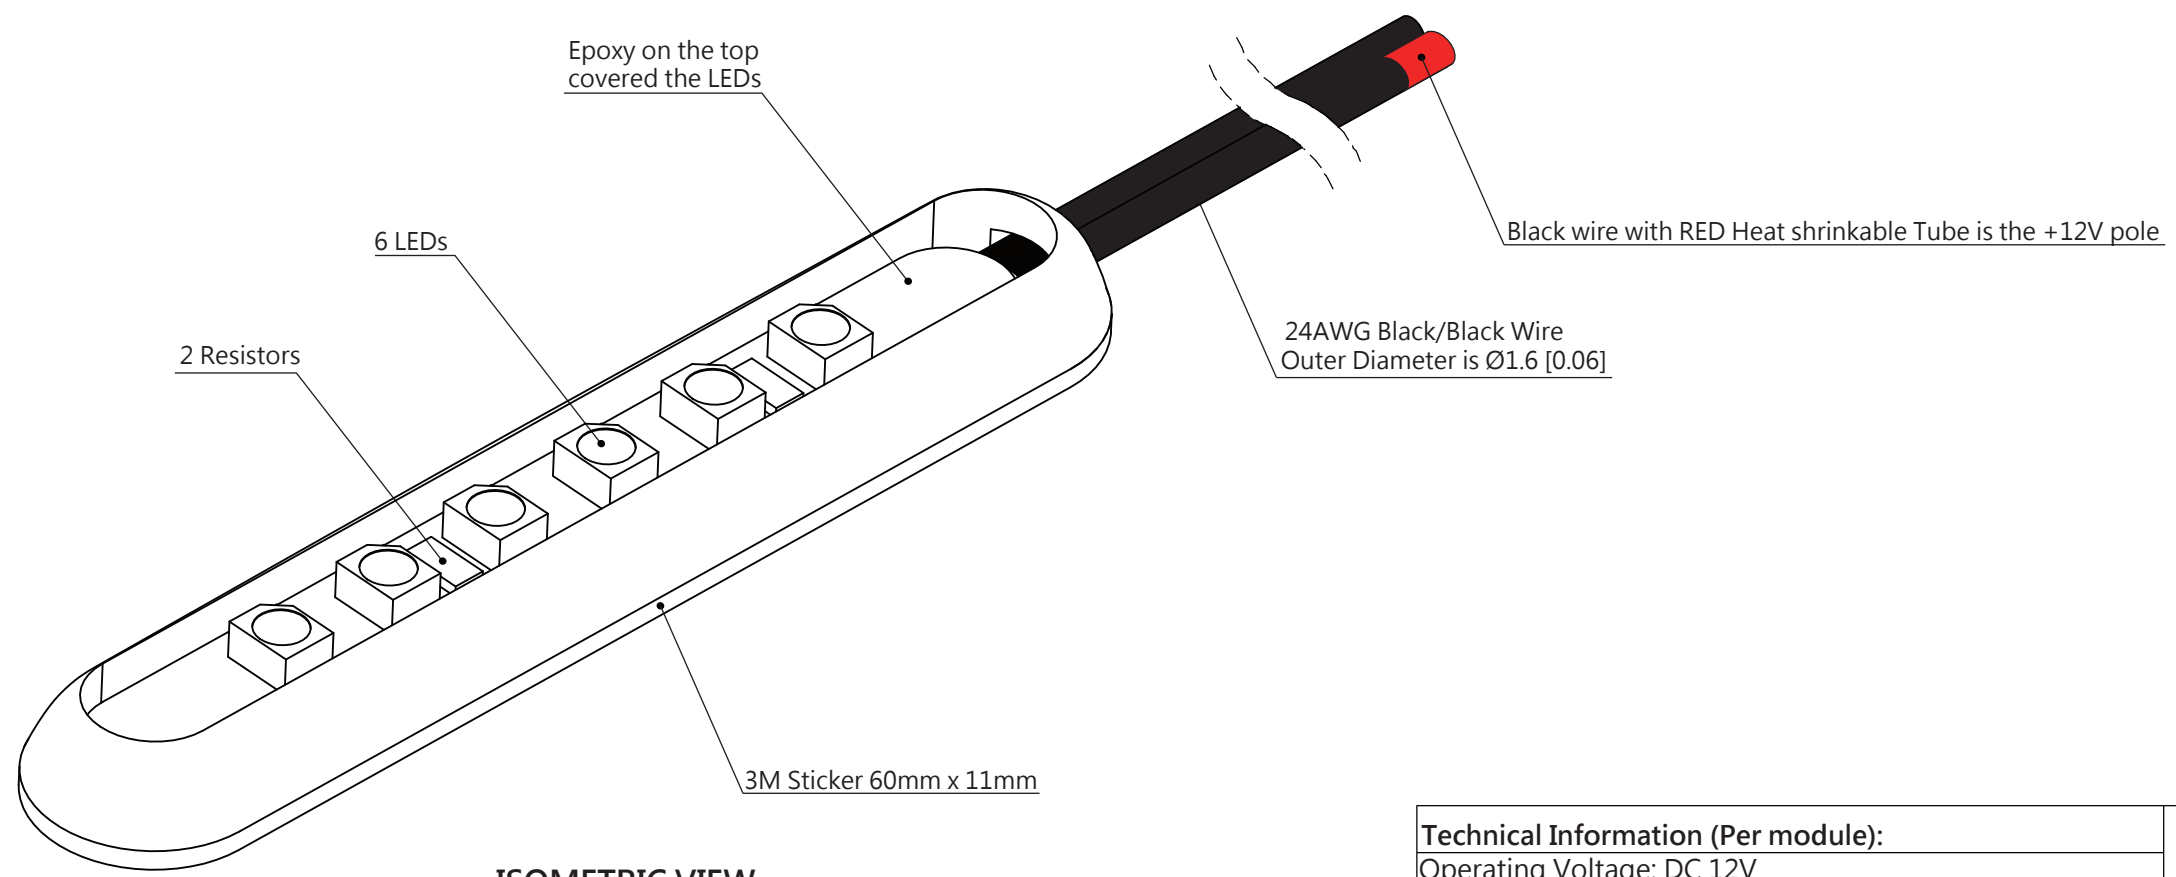

TOP VIEW

FRONT VIEW

ISOMETRIC VIEW

All dimensions in millimeters [Inches]

<b>Technical Information (Per module):</b>					
Operating Voltage: DC 12V					
Maximum Power Consumption: 65 mA (0.78W)			PRODUCT NAME: LED Module		
Net Weight: 7g			VERSION: Straight/ Plastic Housing		
PRODUCT NUMBER: 173		REVISION: A	PAGE: 1 of 2		

TOP VIEW

FRONT VIEW

ISOMETRIC VIEW

All dimensions in millimeters [Inches]

<b>Technical Information (Per module):</b>			
Operating Voltage: DC 12V			
Maximum Power Consumption: 65 mA (0.78W)		PRODUCT NAME: LED Module	
Net Weight: 7g		VERSION: Round/ Plastic Housing	
PRODUCT NUMBER: 173	REVISION: A	PAGE: 2 of 2	