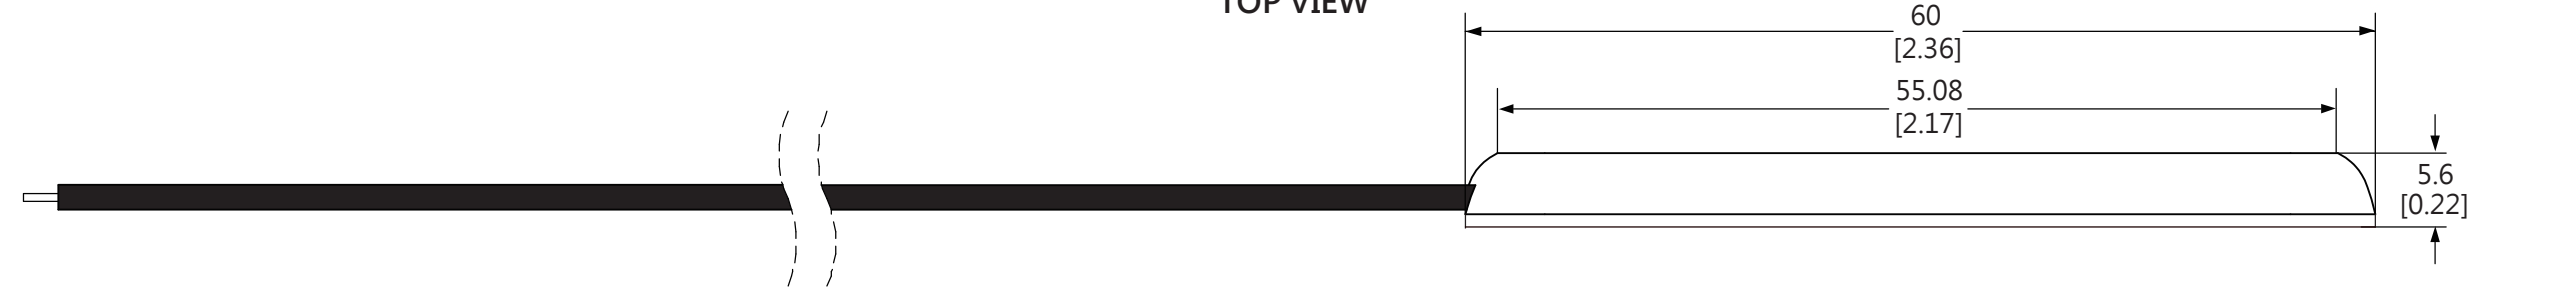

TOP VIEW

FRONT VIEW

ISOMETRIC VIEW

All dimensions in millimeters [Inches]

<b>Technical Information (Per module):</b>					
Operating Voltage: DC 12V					
Maximum Power Consumption: 65 mA (0.78W)			PRODUCT NAME: LED Module		
Net Weight: 7g			VERSION: Straight/ Plastic Housing		
PRODUCT NUMBER: 173		REVISION: A	PAGE: 1 of 2		

TOP VIEW

FRONT VIEW

ISOMETRIC VIEW

All dimensions in millimeters [Inches]

<b>Technical Information (Per module):</b>			
Operating Voltage: DC 12V			
Maximum Power Consumption: 65 mA (0.78W)		PRODUCT NAME: LED Module	
Net Weight: 7g		VERSION: Round/ Plastic Housing	
PRODUCT NUMBER: 173	REVISION: A	PAGE: 2 of 2	