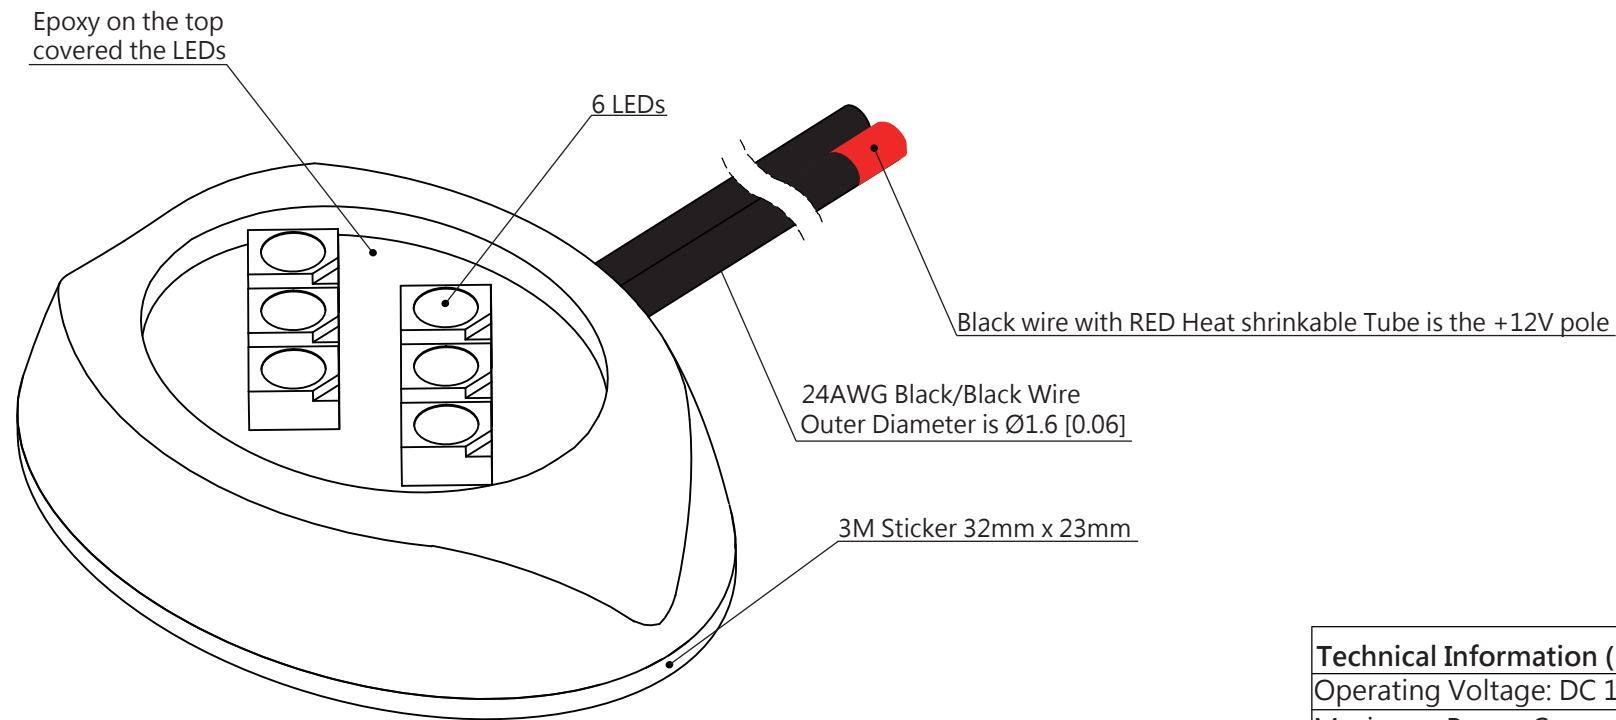

TOP VIEW

FRONT VIEW

ISOMETRIC VIEW

All dimensions in millimeters [Inches]

<b>Technical Information (Per module):</b>					
Operating Voltage: DC 12V					
Maximum Power Consumption: 65 mA (0.78W)			PRODUCT NAME: LED Module		
Net Weight: 7g			VERSION: Straight/ Plastic Housing		
PRODUCT NUMBER: 173		REVISION: A	PAGE: 1 of 2		

TOP VIEW

FRONT VIEW

ISOMETRIC VIEW

All dimensions in millimeters [Inches]

<b>Technical Information (Per module):</b>			
Operating Voltage: DC 12V			
Maximum Power Consumption: 65 mA (0.78W)		PRODUCT NAME: LED Module	
Net Weight: 7g		VERSION: Round/ Plastic Housing	
PRODUCT NUMBER: 173	REVISION: A	PAGE: 2 of 2	