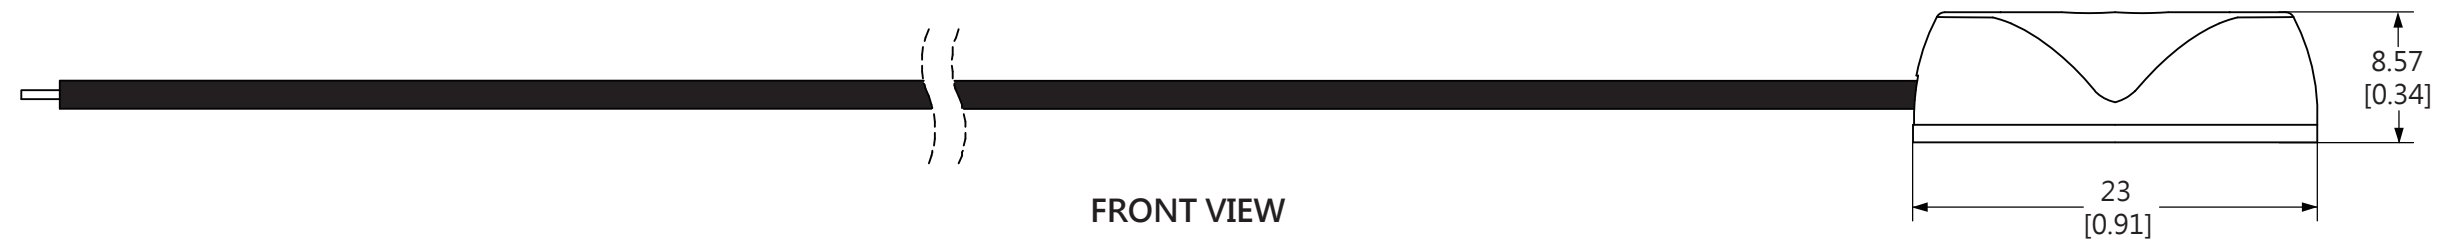

TOP VIEW

FRONT VIEW

ISOMETRIC VIEW

All dimensions in millimeters [Inches]

<b>Technical Information (Per module):</b>					
Operating Voltage: DC 12V					
Maximum Power Consumption: 65 mA (0.78W)			PRODUCT NAME: LED Module		
Net Weight: 7g			VERSION: Straight/ Plastic Housing		
PRODUCT NUMBER: 173		REVISION: A	PAGE: 1 of 2		

TOP VIEW

FRONT VIEW

ISOMETRIC VIEW

All dimensions in millimeters [Inches]

<b>Technical Information (Per module):</b>			
Operating Voltage: DC 12V			
Maximum Power Consumption: 65 mA (0.78W)		PRODUCT NAME: LED Module	
Net Weight: 7g		VERSION: Round/ Plastic Housing	
PRODUCT NUMBER: 173	REVISION: A	PAGE: 2 of 2	