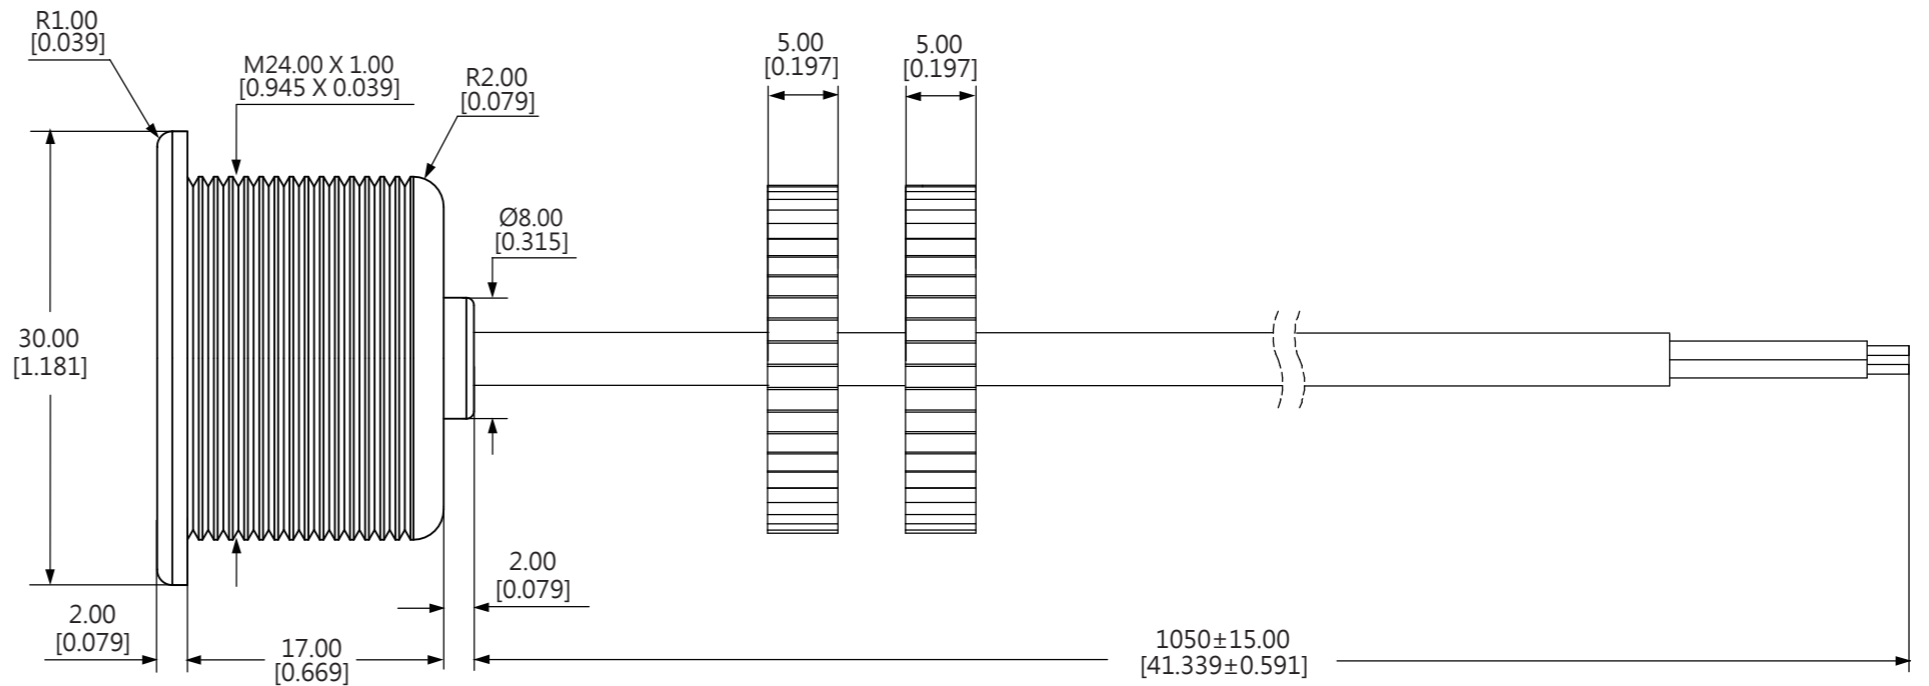

FRONT VIEW

SIDE VIEW

ISOMETRIC VIEW

INSTALLATION DIAGRAM

<b>Technical Information (Per module):</b> Operating Voltage: DC 12V Maximum Power Consumption: 60 mA (0.72W) Net Weight: 50g			
		PRODUCT NAME: LED Navigation Light	
		VERSION:	
		PRODUCT NUMBER:	REVISION: B
		PAGE: 1 of 1	

All dimensions in millimeters [Inches]