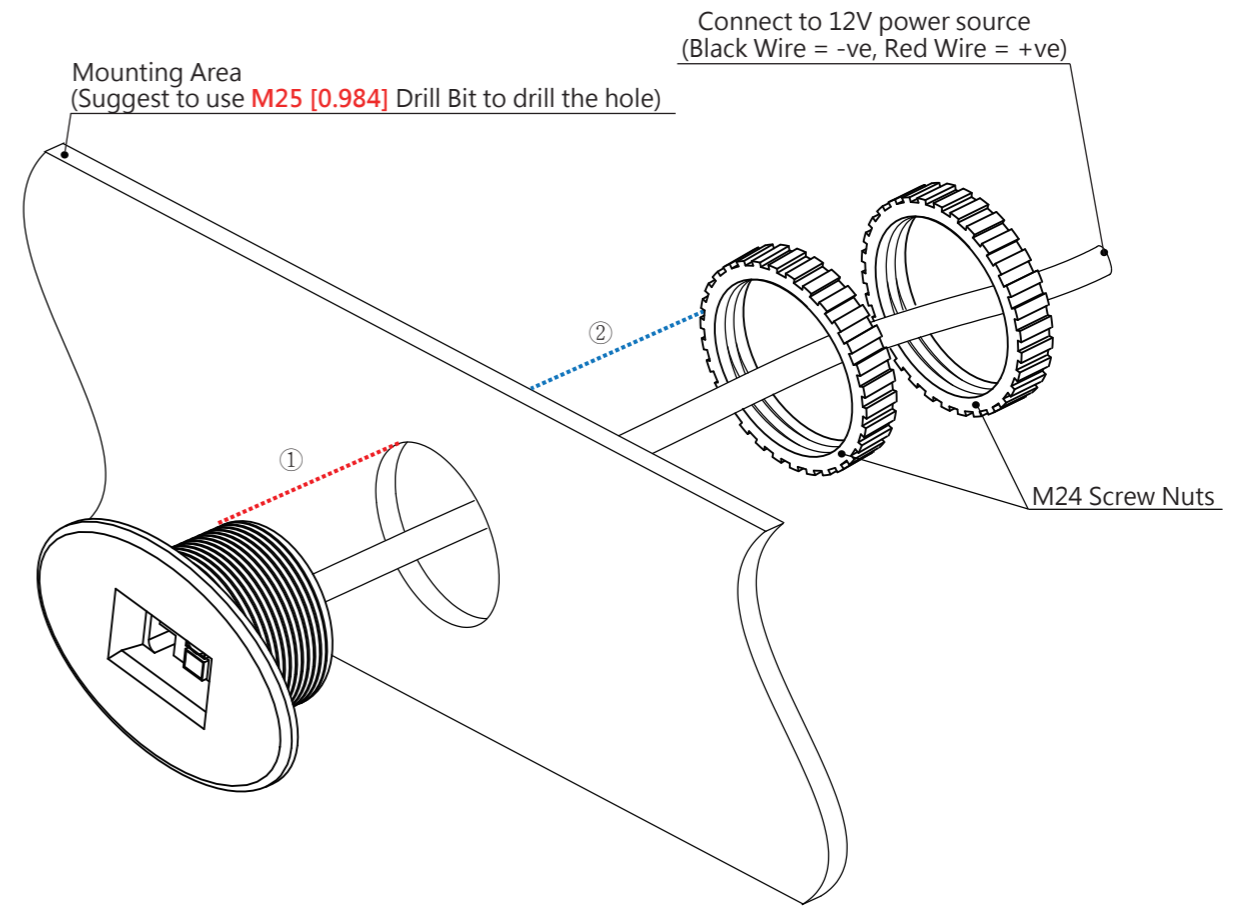

FRONT VIEW

SIDE VIEW

ISOMETRIC VIEW

INSTALLATION DIAGRAM

<b>Technical Information (Per module):</b> Operating Voltage: DC 12V Maximum Power Consumption: 60 mA (0.72W) Net Weight: 50g			
		PRODUCT NAME: LED Navigation Light	
		VERSION:	
		PRODUCT NUMBER:	REVISION: B
		PAGE: 1 of 1	

All dimensions in millimeters [Inches]