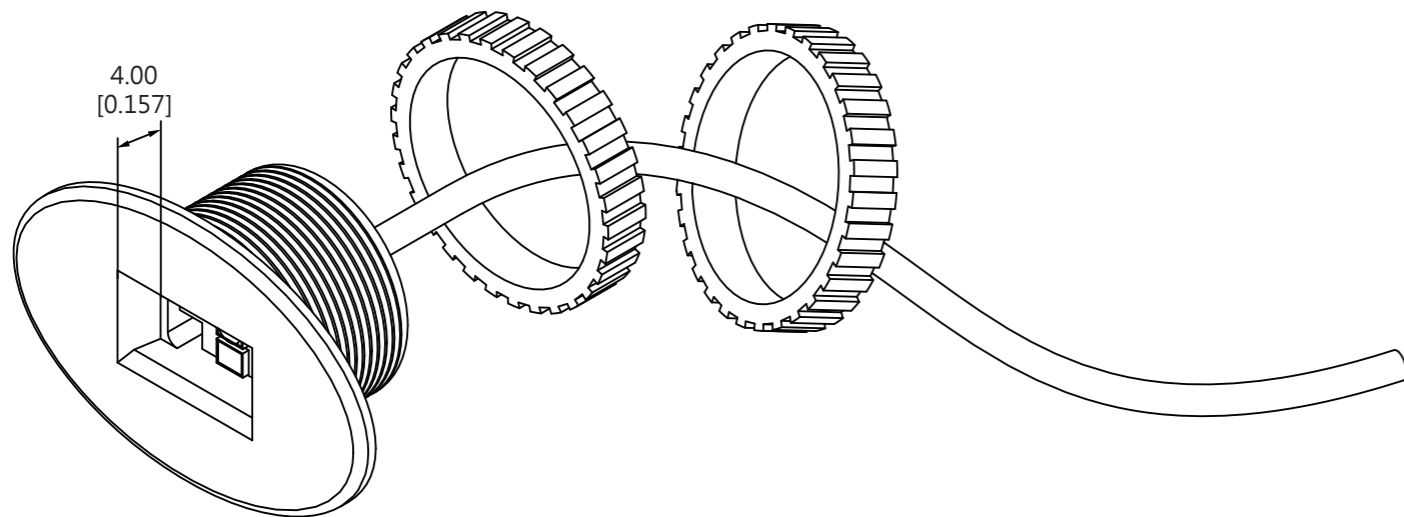

FRONT VIEW

SIDE VIEW

ISOMETRIC VIEW

INSTALLATION DIAGRAM

<b>Technical Information (Per module):</b> Operating Voltage: DC 12V Maximum Power Consumption: 60 mA (0.72W) Net Weight: 50g			
		PRODUCT NAME: LED Navigation Light	
		VERSION:	
		PRODUCT NUMBER:	REVISION: B
		PAGE: 1 of 1	

All dimensions in millimeters [Inches]