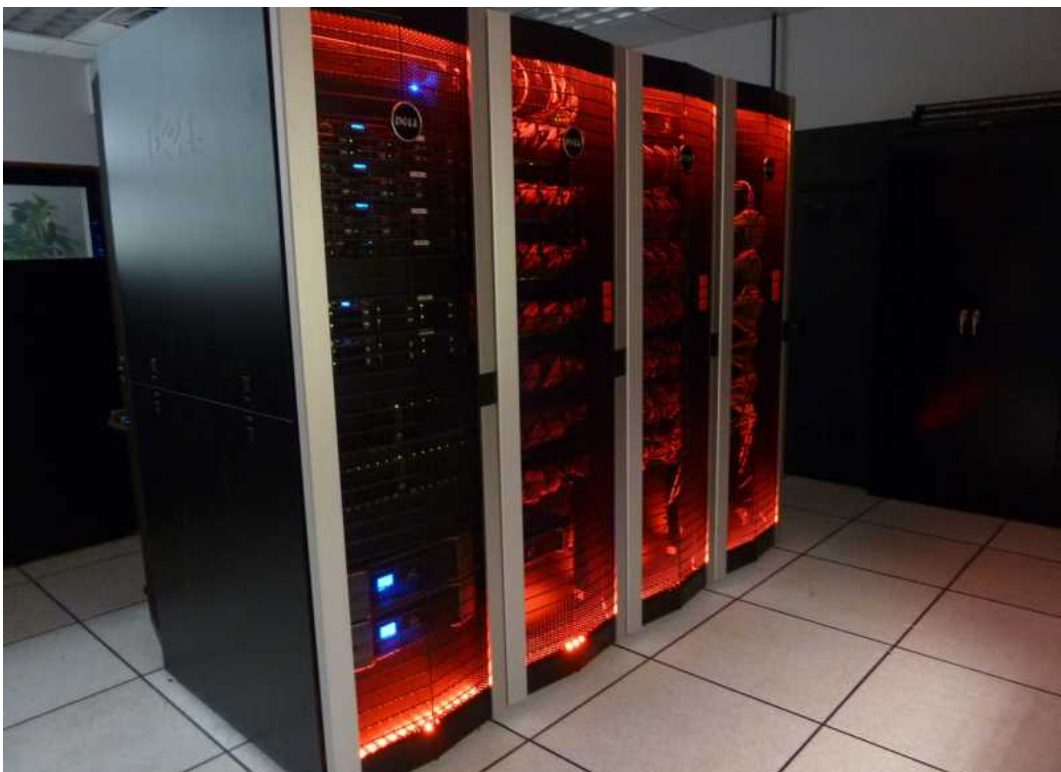

Tri-chip LED Tube

Eight 9-inch LED tubes installed in kitchen

20 inch Tri-chip tubes fit perfectly into the upper & lower rails of the rack

Tri-chip LED Tube

Two tubes under cabinet lights

Blue tri-chip tubes installed underside of bar table